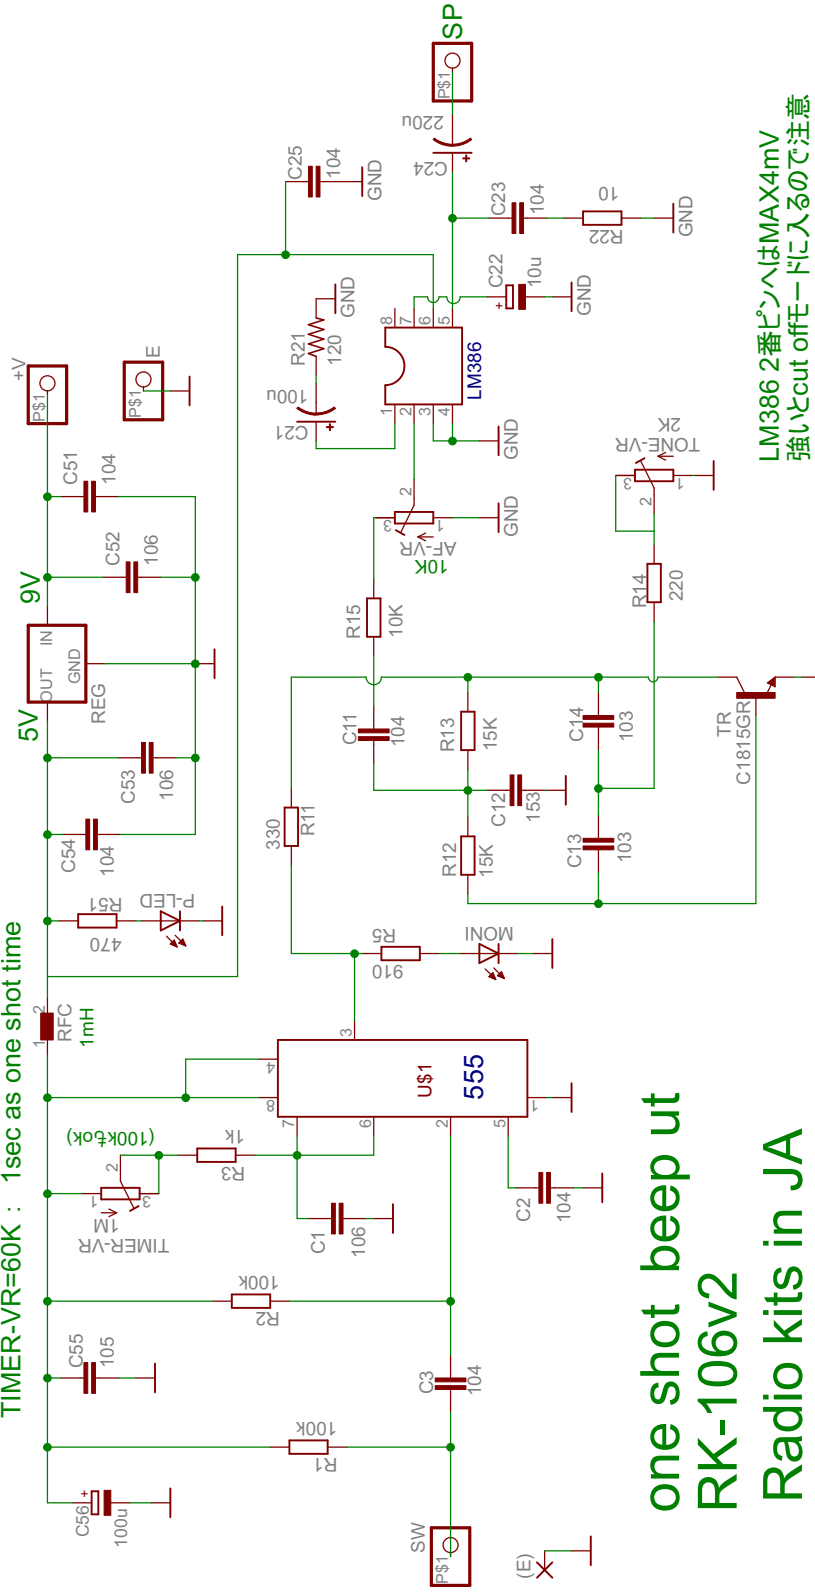

all right belongs to RADIO KITS IN JA

TIMER-VR=60K : 1sec as one shot time

one shot beep ut  
RK-106v2  
Radio kits in JA

LM386 2番ピンへはMAX4mV  
強いとcut offモードに入るので注意

R14+VR=1.5K tone=1.0KHZ  
R14+VR=820 tone=2.0KHZ  
R14+VR=270 tone=3.2KHZ